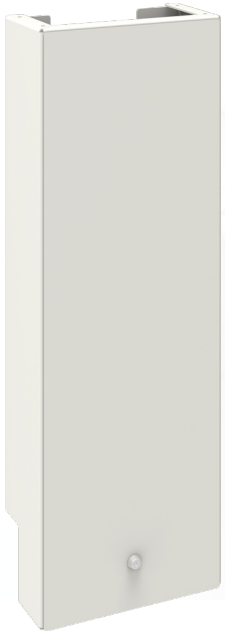

Floor support for Swing

052.7445 Swing - Floor support 965 mm

In case the wall is too weak to install the Swing it can be supported on the floor by means of this floor support.

Floor support for Swing

Features

Maximum length: 965 mm

Weight: 18.70 kg

Colour: White

Maximum load: 100 kg

Inch range: max. 84 inch

smart metals
MOUNTING SOLUTIONS
Manufactured by SmartMetals