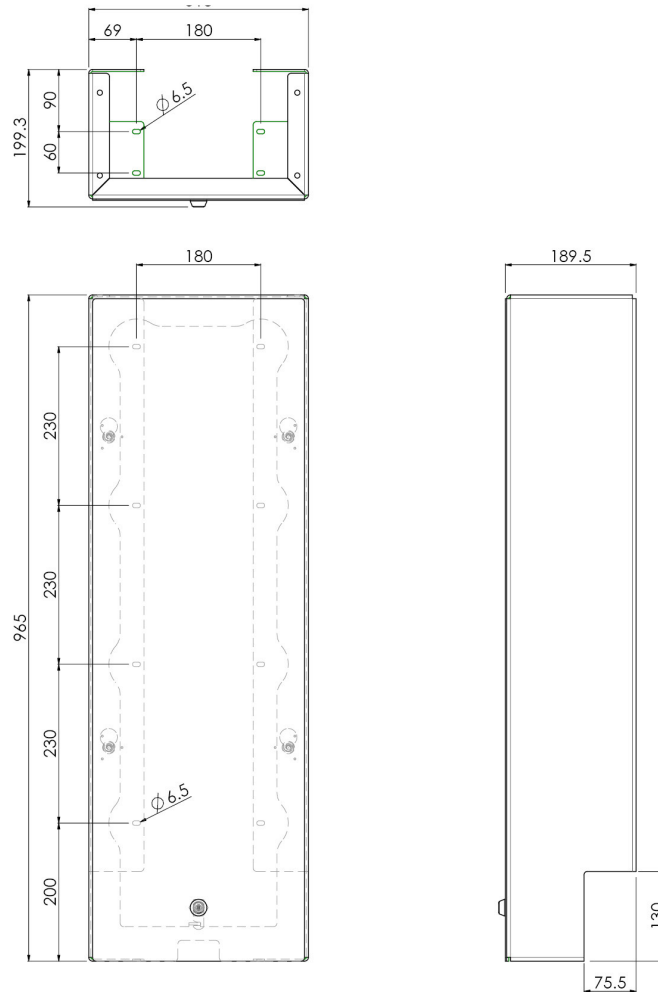

Floor support for Swing

052.7445 Swing - Floor support 965 mm

In case the wall is too weak to install the Swing it can be supported on the floor by means of this floor support.

Floor support for Swing

Features

Maximum length: 965 mm

Weight: 18.70 kg

Colour: White

Maximum load: 100 kg

Inch range: max. 84 inch

smart metals
MOUNTING SOLUTIONS
Manufactured by SmartMetals