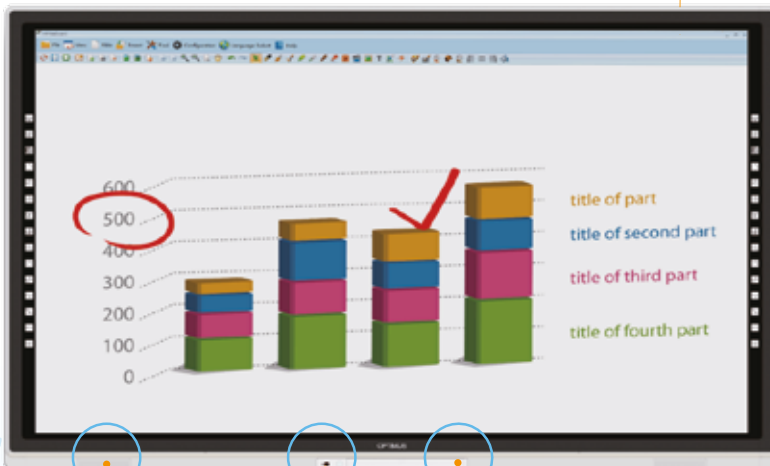

# Interactive Touch Screen

*Compact solutions for presentation to the Meeting Room*

- Input Resource Preview
- Support Wifi Printer
- Support smart phone/pad screen mirror
- On Screen Annotation
- Meeting infinity™ software embedded
- Word/PPT/PDF/Excel Viewer
- Intelligent Temperature control
- Auto light adjustment
- Wifi AP
- Audio only system