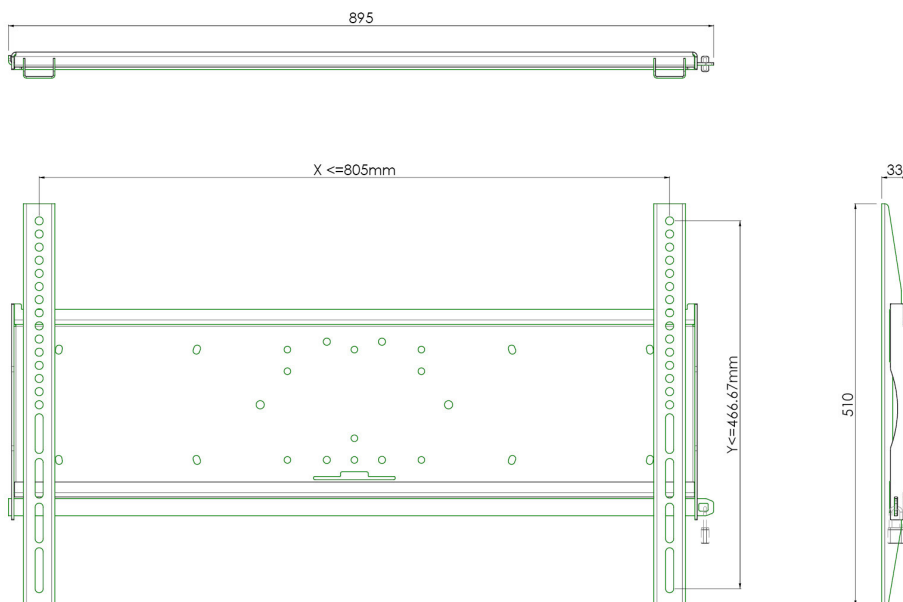

Universal wall mount

052.2000 Universal wall mount: max. 805 x 466 mm, 125 kg

All universal wall mounts are VESA compatible. Besides wall mounting, all our wall mounts can be used for ceiling mounting in combination with a tube set, and directly fastened to the stands thanks to its 170 x 140 mm mounting pattern. The mounts include fastening material, to secure the mount to the display. Furthermore they include a safety bar or fixation, offering you protection from theft; a padlock is to be added separately.

Universal wall mount

Features

Weight: 8.20 kg

Colour: Black

Maximum load: 125 kg

Screen position: Landscape

Type bracket/interface: Universal

Range bracket/interface: Max. 805 x 466 mm

Mounting system: 170 x 140 mm

COMPATIBLE WITH:

- VESA 75x75
- VESA 100x100
- VESA 200x100
- VESA 200x200
- VESA 300x200
- VESA 300x300
- VESA 400x200
- VESA 400x300
- VESA 400x400
- VESA 600x400
- VESA 800x400