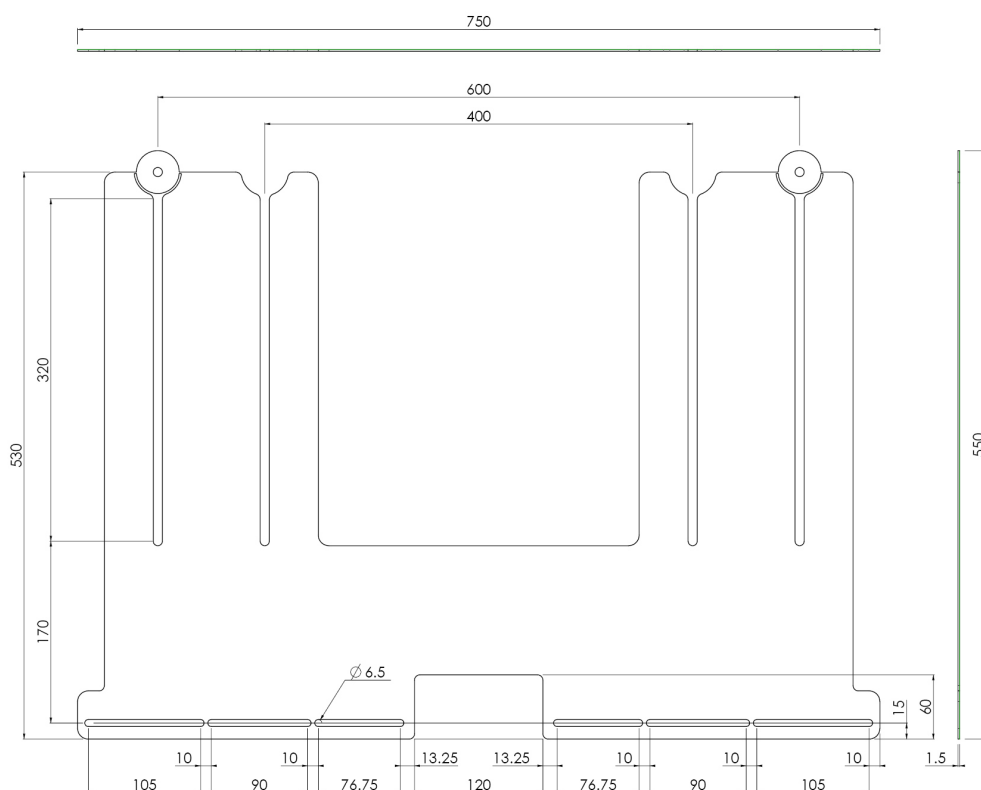

Soundbar bracket for floorlifts

052.7285 Soundbar bracket for floor lifts, mounting with M4-M6

Soundbar bracket for floorlifts

Features

Weight: 4.00 kg

Colour: Black

Maximum load: 4 kg

Range bracket/interface: VESA 400 & VESA 600-400

Other information: Suitable for products: 052.7110, 052.7200/.7250, 052.7320-7360, 062.7105, 062.7205, 062.7270/.7275 & 062.7290/.7295

Smart metals Manufactured
MOUNTING SOLUTIONS by SmartMetals