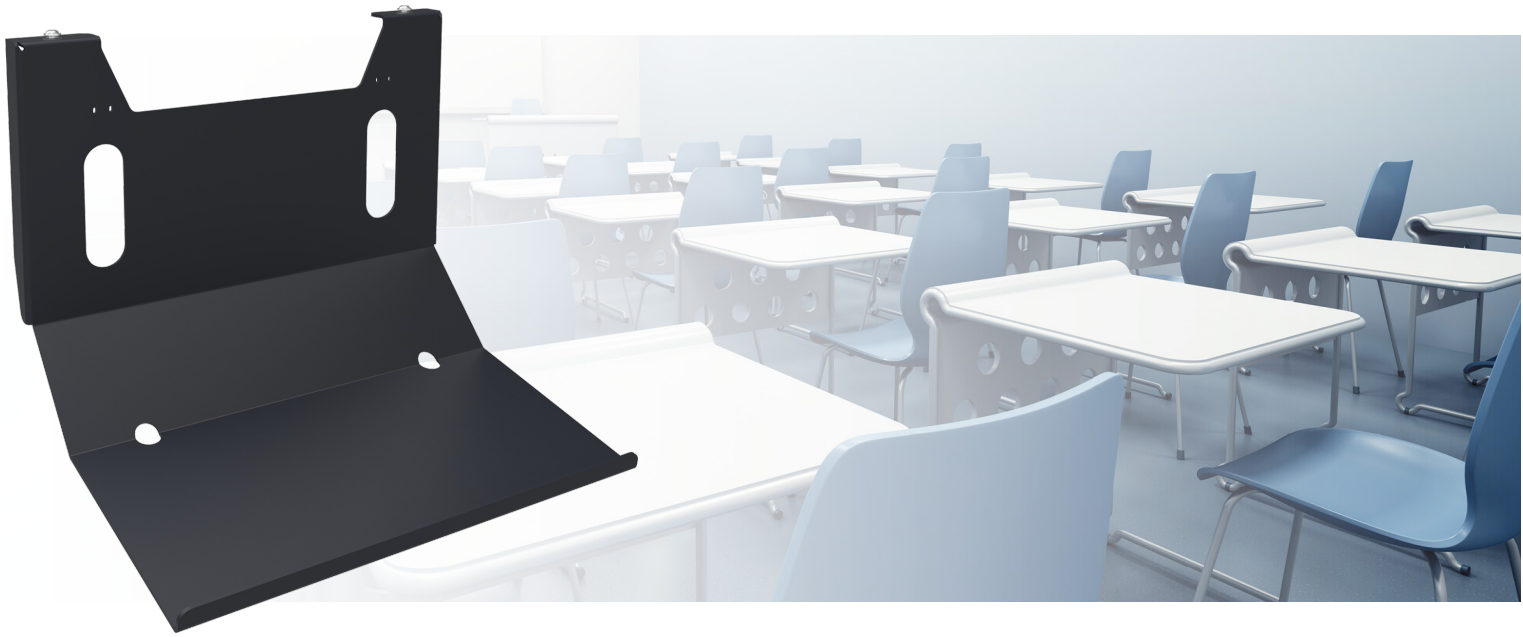

Keyboard support

063.7240 Key-board support for floor lifts 052.72x0 and 062.72xx

If someone wishes to use a keyboard close to the touch monitor, we have developed this keyboard support to fasten on our (mobile) floor lifts.

Keyboard support

Features

Maximum length: 950~1110mm flat panel height (centred VESA)

Weight: 6.00 kg

Colour: Black

Maximum load: 2 kg

Screen position: Landscape

Inch range: +/- max. 70 inch