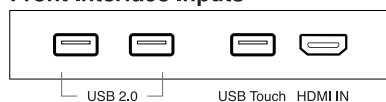

65 inch	75 inch	86 inch
BACKLIGHT		LED	
DISPLAY AREA	1428.5 x 803.5mm	1650 x 973mm	1895.04 x 1065.96 mm
ACTIVE SCREEN SIZE	65 inch	75 inch	86 inch
DISPLAY RATIO		16:9	
RESOLUTION		3840 x 2160 Pixels	
DISPLAY COLORS		10-bit	
BRIGHTNESS		370nit	
CONTRAST		4000:1	
RESPONSE TIME		8ms	
VIEWING ANGLE		178°	
SPEAKER POSITION		Forward	
POWER CONSUMPTION	Maximum <220W Standby Mode ≤0.5W	Maximum < 300W Standby Mode ≤0.5W	Maximum <450W Standby Mode ≤0.5W
WORKING VOLTAGE		AC 100-240V, 50/60Hz	
TOUCH SURFACE	Optical Bonding Anti-Glare & Anti-Finger Print Glass		
TRANSPARENCY		88%	
SURFACE HARDNESS		7H	
TOUCH POINTS		Up to 20 points Touch	
WRITING TOOLS		Stylus or finger	
COMMUNICATION INTERFACE		USB-A	
STORAGE TEMP./ HUMIDITY		-20°C-60°C/ 20 - 80%	
WORKING TEMP./ HUMIDITY		0°C-40°C/ 20 - 80%	
MOUNTING (optional)		Wall-mounted / Floor Stand	
OUTLINE DIMENSION	1546 x 944 x 89 mm	1771 x 1071 x 108 mm	2018 x 1211 x 104 mm
NET WEIGHT	39 ± 1KG	51 ± 1KG	65 ± 1.5KG
INTERFACE INPUT FRONT	HDMI x1, USB (Touch) x 1, DYNAMIC USB x 2		
AV INPUT	HDMI x 3, DP x 1, USB (Touch) x 4		
AV OUTPUT	HDMI x 1, Line Out x 1, DC Out (5V 3A) for X10D		
OTHER	DYNAMIC USB 2.0 x 2, RS232 x 1, RJ45 x 2, DYNAMIC USB 3.0 x 1, OPS Slot		
WIRELESS PRESENTATION	MONTAGE for WINDOWS Included / TRUCAST (Optional)		
INTELLIGENT THERMO PROTECTOR		YES	
BUILT-IN WI-FI		2.4G/5G	

Front Interface Inputs