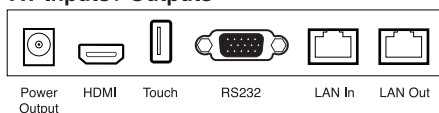

AV Inputs / Outputs