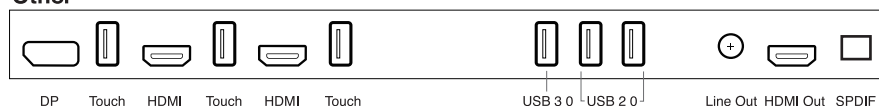

Other

Distributor:

Vidistri Europe B.V.
Middellaan 8c 6881 RP
Velp The Netherlands

More information:

+31(0) 26 36 18 232
verkoop@vidistri.nl
www.viditouch.eu