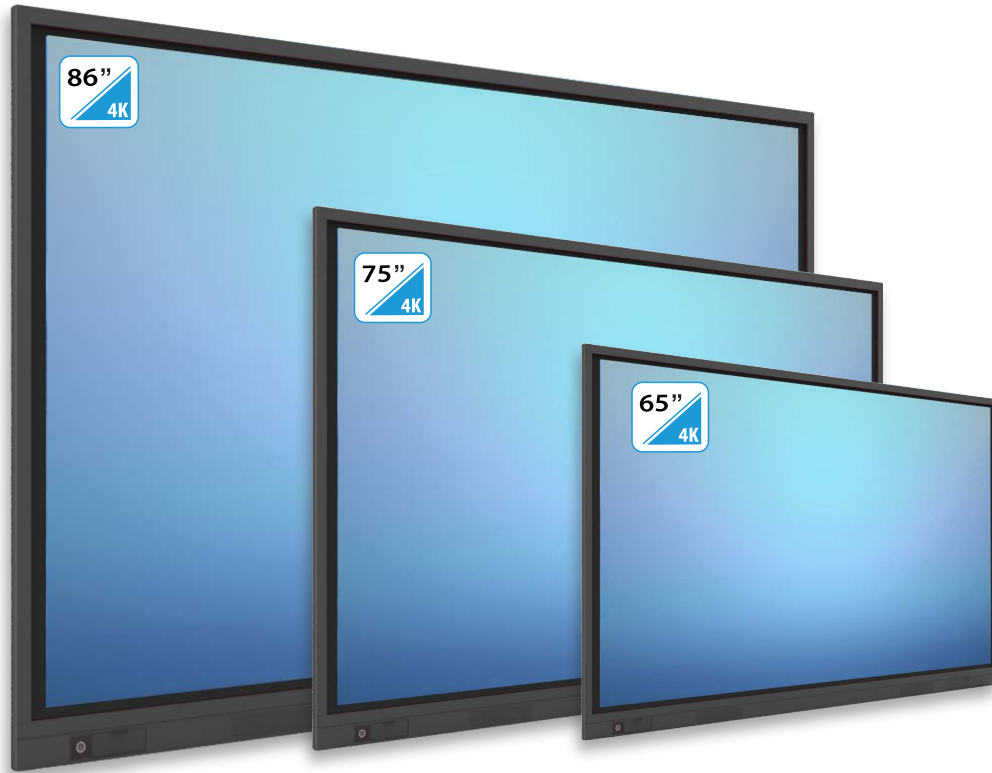

Newline
VN-Series

VIDI-TOUCH®

Creativity through Simplicity

Vidi-Touch NewLine's new generation VN-Series features upgraded IR touch technology. The increased responsiveness provides the most intuitive and smooth writing experience possible. The multifunctional display is a perfect solution for classrooms, seminars, and corporate meetings.