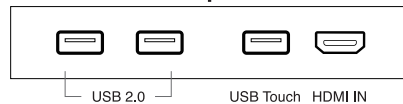

Inputs/Outputs

The Vidi-Touch VN-Series has various I/O ports that provide connectivity to visualisers, DVD-players, and more.

Front Interface Inputs