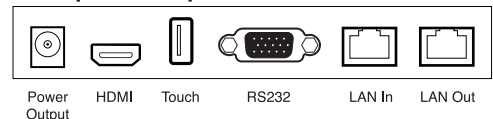

AV Inputs / Outputs