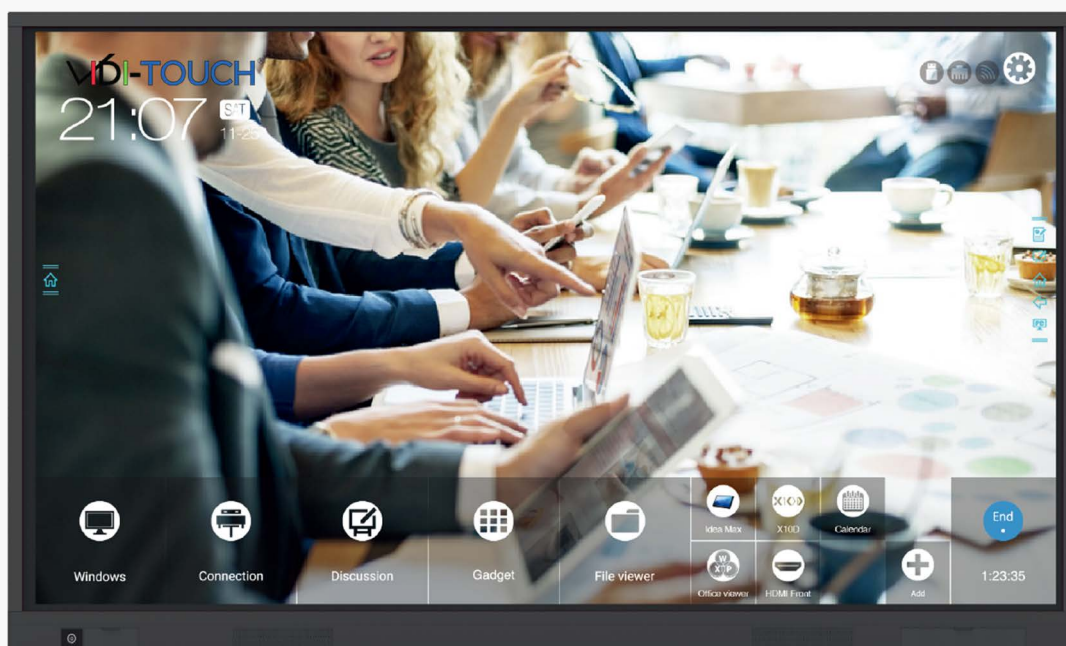

Simplicity and Improvement

4K
ULTRA HD

Clear and Robust Images

Capture your audience's attention when showing videos, visuals and presentations. Vidi-Touch Newline VN-Series' 4K Ultra HD resolution delivers clear and robust images, even when multiple users simultaneously project their screens in quadrant view.

178°

Maximized Viewing Angle

Vidi-Touch NewLine VN-Series adapted optical bonding technology, eliminates the gap and display, resulting in a 178° viewing angle. No matter where you sit in the meeting room, the image is just as clear.

Smart Android Navigation

With the customized digital fast keys on either side of the screen you can quickly access your personal favourites.

Also, switch easily between Windows and Android when working in the whiteboard function. Discover the many customisable options yourself.

Integrated Blue Light Filter

The amount of HEV light digital devices emit might only be a fraction of what is emitted by the sun. Due to the amount of time people spend looking at screens, many opticians and other healthcare professionals are concerned about possible long-term effects of blue light on eye health. The integrated blue light filter in the Vidi-Touch NewLine VN Series will help increase the contrast to avoid eye strain. Your eyes will appreciate this feature.