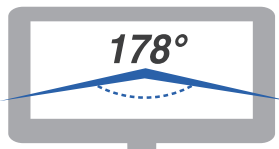

Optical Bonding